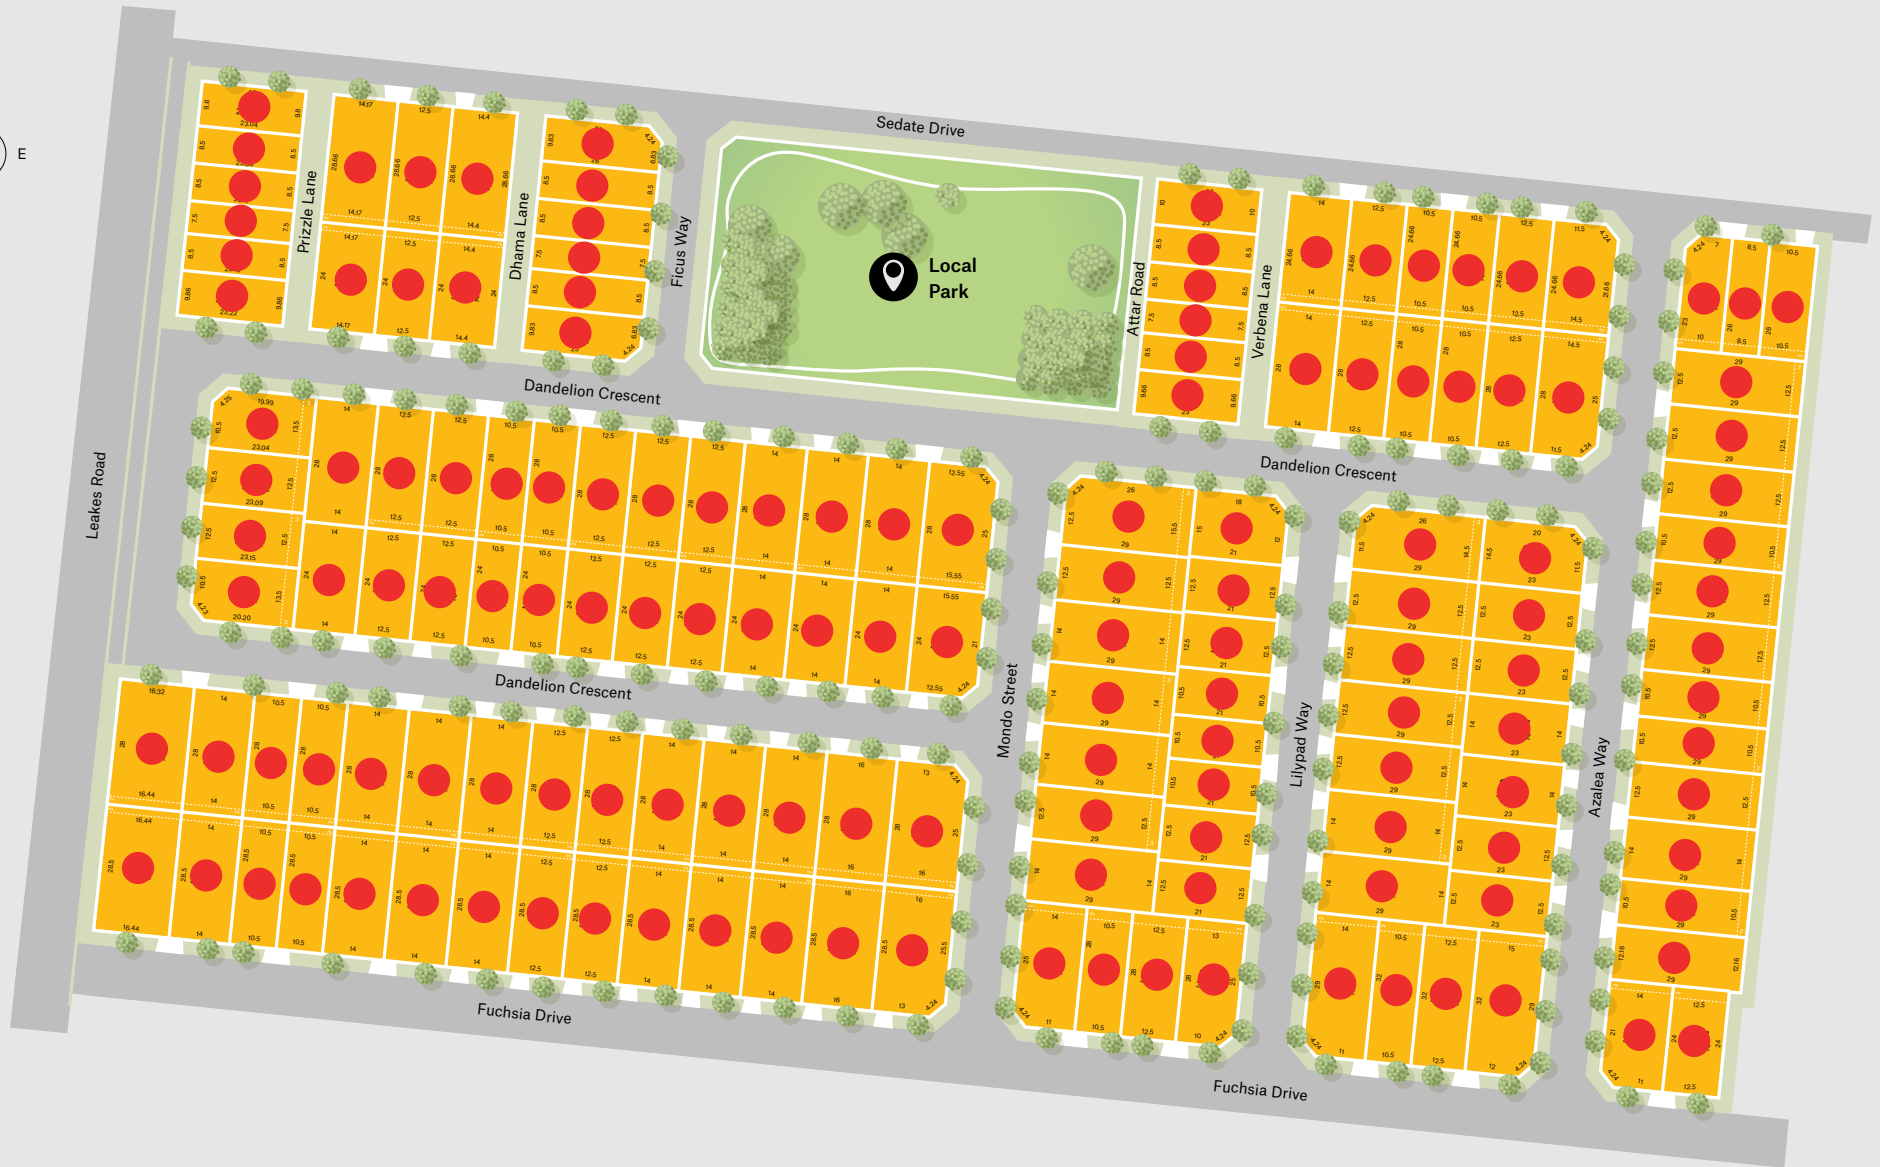

Bridgefield.

Stage 8

● SOLD

Oliver Hume 03 9684 8135

Bridgefieldliving.com.au

Goldfields

Bridgefield.

Stage 8