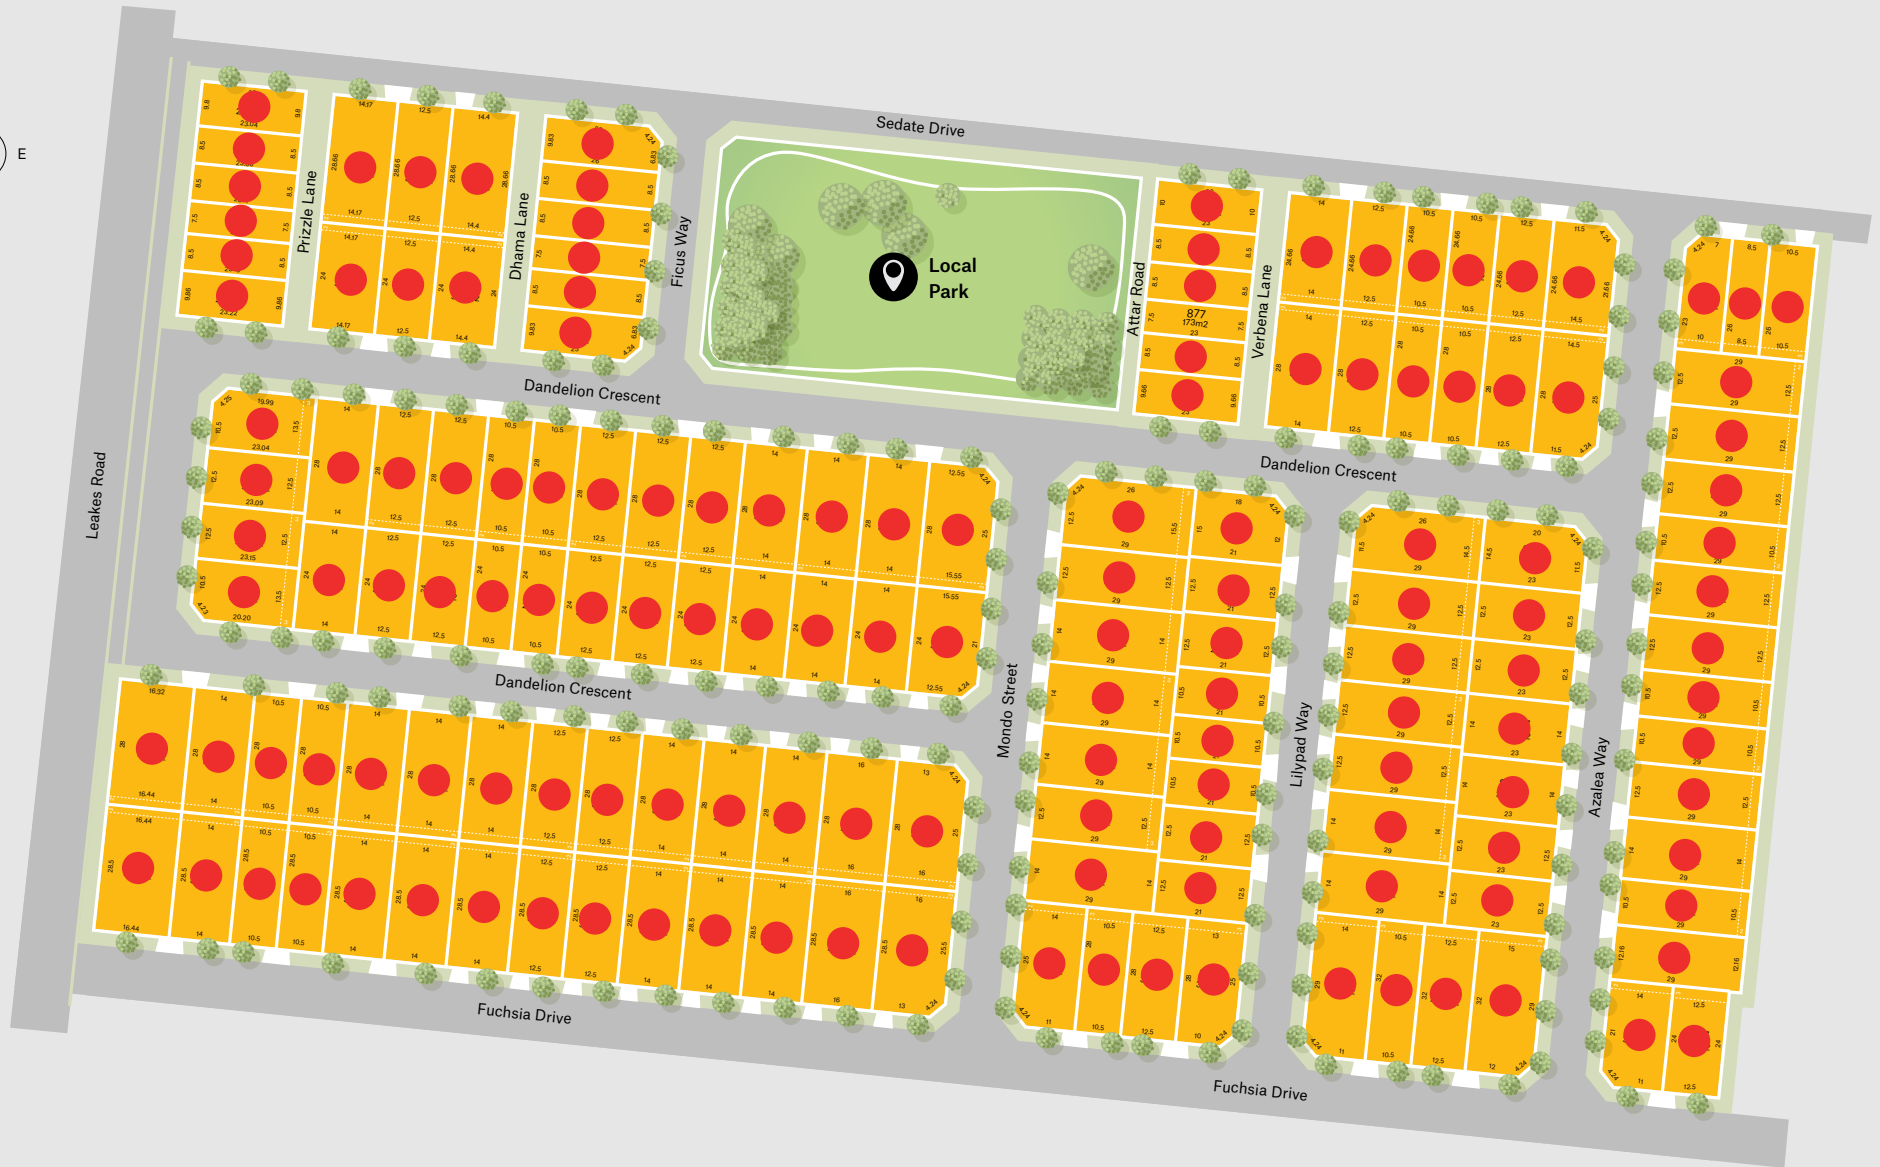

Bridgefield.

Stage 8

● SOLD

Oliver Hume 03 9684 8135

Bridgefieldliving.com.au

Goldfields

Bridgefield.

Stage 8