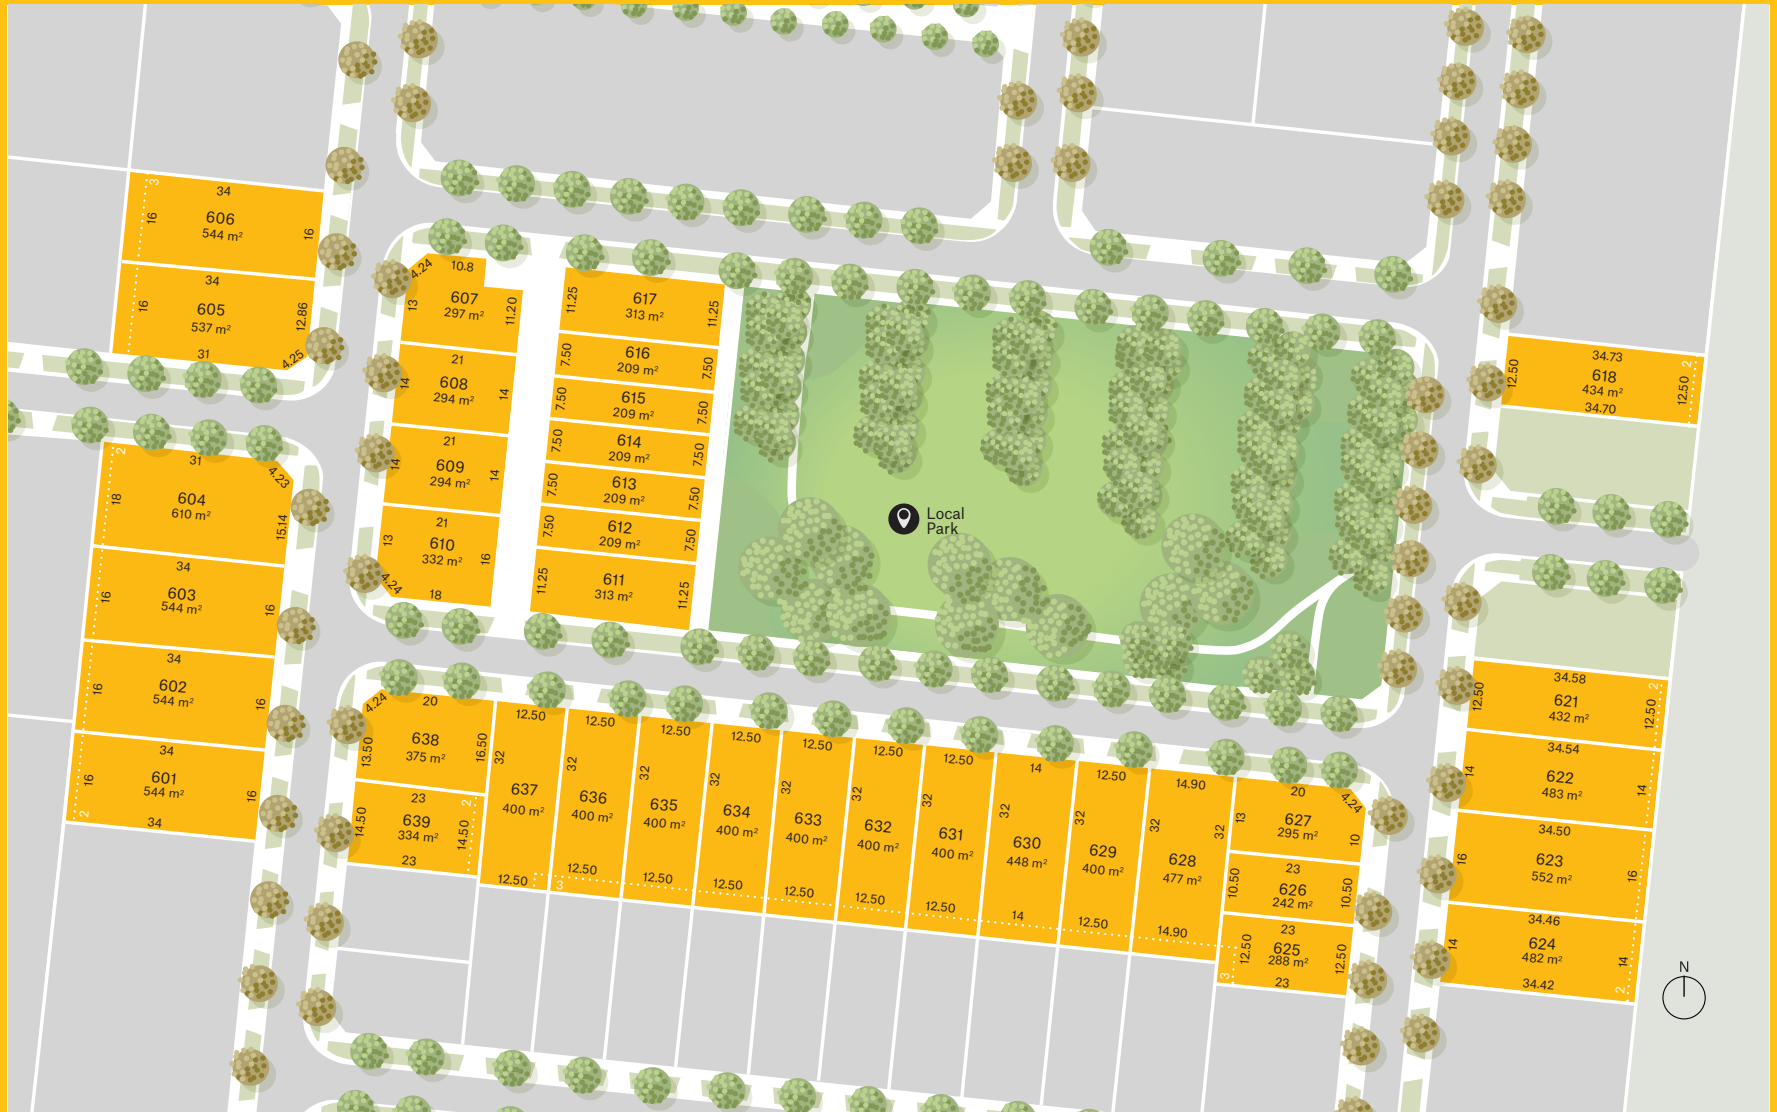

Bridgefield.

Stage 6

Oliver Hume
03 9684 8135

Sales@bridgefieldliving.com.au

Bridgefieldliving.com.au

Developed by

Goldfields